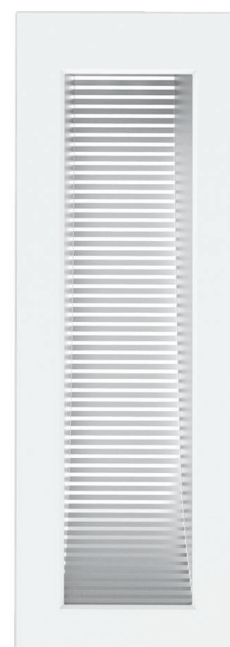

/// Vira Series

The Vira Series of LED wall lights offer a quality lighting solution to suit everyday projects. Using an aluminium reflector behind a tempered glass lens a powder coated body and IP54 protection, these fixtures are suited to indoor and semi outdoor applications such as stair or path lighting or as night lights in corridors, hotels or hospitals. Using an external driver, these fixtures are highly controllable using protocols such as DALI2 or even wirelessly from DALI+ or Casambi systems.

110X70MM

70X70MM

200X135MM

200X70MM

General Specs

Power (W)	3 & 8W (size specific)
Lumen Output	74 lumens per watt (@ 5700k)
CCT (K)	3000k, 4000k, 5000k & 5700k
Beam Angle	60 degree
CRI/RA	>80 (higher CRI available on request)
SDCM	<5
Led Life	>50,000 hrs
Protection	IP54
Driver Option	On/Off, DALI2, DALI+, Casambi, Phase Dimmed

Part number configurator

Example: IL-WLVIR-A-240-3W-3k-W-D2

iLumen Wall Light, Vira Series, 70mm x 70mm, 240V, 3watt, 3000k, white, DALI2 Driver

Custom configurations are available on request

Distributed By