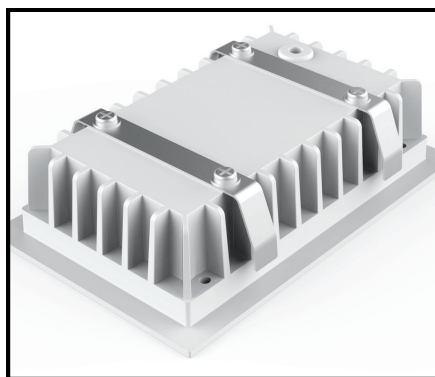

/// Vira Series

The Vira Series of LED wall lights offer a quality lighting solution to suit everyday projects. Using an aluminium reflector behind a tempered glass lens a powder coated body and IP54 protection, these fixtures are suited to indoor and semi outdoor applications such as stair or path lighting or as night lights in corridors, hotels or hospitals. Using an external driver, these fixtures are highly controllable using protocols such as DALI2 or even wirelessly from DALI+ or Casambi systems.

110X70MM

70X70MM

200X135MM

200X70MM

General Specs

Power (W)	3 & 8W (size specific)
Lumen Output	74 lumens per watt (@ 5700k)
CCT (K)	3000k, 4000k, 5000k & 5700k
Beam Angle	60 degree
CRI/RA	>80 (higher CRI available on request)
SDCM	<5
Led Life	>50,000 hrs
Protection	IP54
Driver Option	On/Off, DALI2, DALI+, Casambi, Phase Dimmed

Part number configurator

Example: IL-WLVIR-A-240-3W-3k-W-D2

iLumen Wall Light, Vira Series, 70mm x 70mm, 240V, 3watt, 3000k, white, DALI2 Driver

Custom configurations are available on request

Distributed By