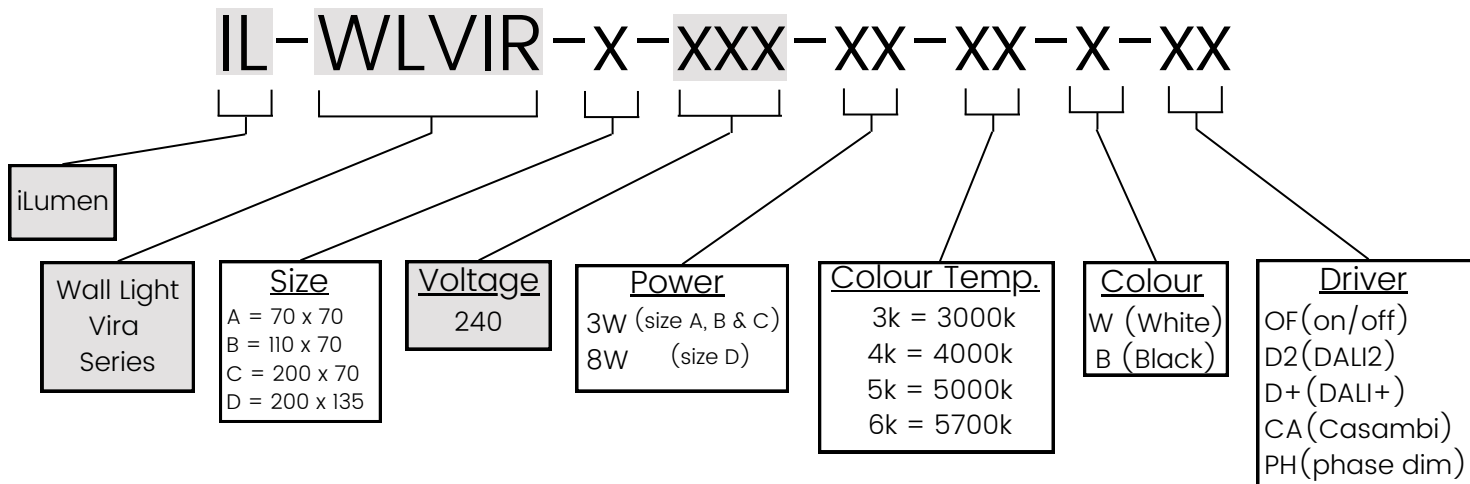

110X70MM

70X70MM

200X135MM

200X70MM

General Specs

Power (W)	3 & 8W (size specific)
Lumen Output	74 lumens per watt (@ 5700k)
CCT (K)	3000k, 4000k, 5000k & 5700k
Beam Angle	60 degree
CRI/RA	>80 (higher CRI available on request)
SDCM	<5
Led Life	>50,000 hrs
Protection	IP54
Driver Option	On/Off, DALI2, DALI+, Casambi, Phase Dimmed

Part number configurator

Example: IL-WLVIR-A-240-3W-3k-W-D2

iLumen Wall Light, Vira Series, 70mm x 70mm, 240V, 3watt, 3000k, white, DALI2 Driver

Custom configurations are available on request

Distributed By