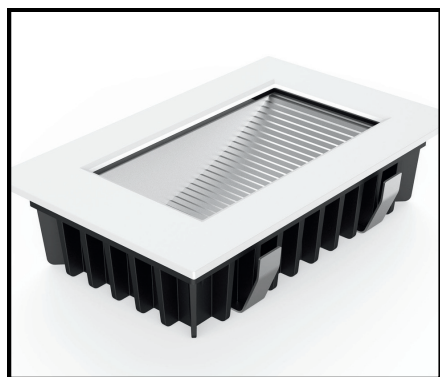

/// Vira Series

The Vira Series of LED wall lights offer a quality lighting solution to suit everyday projects. Using an aluminium reflector behind a tempered glass lens a powder coated body and IP54 protection, these fixtures are suited to indoor and semi outdoor applications such as stair or path lighting or as night lights in corridors, hotels or hospitals. Using an external driver, these fixtures are highly controllable using protocols such as DALI2 or even wirelessly from DALI+ or Casambi systems.

110X70MM

70X70MM

200X135MM

200X70MM

General Specs

Power (W)	3 & 8W (size specific)
Lumen Output	74 lumens per watt (@ 5700k)
CCT (K)	3000k, 4000k, 5000k & 5700k
Beam Angle	60 degree
CRI/RA	>80 (higher CRI available on request)
SDCM	<5
Led Life	>50,000 hrs
Protection	IP54
Driver Option	On/Off, DALI2, DALI+, Casambi, Phase Dimmed

Part number configurator

Example: IL-WLVIR-A-240-3W-3k-W-D2

iLumen Wall Light, Vira Series, 70mm x 70mm, 240V, 3watt, 3000k, white, DALI2 Driver

Custom configurations are available on request

Distributed By