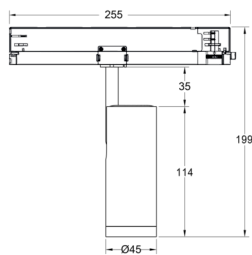

CASAMBI

Dimensions

Driver Built in

(available for DALI fixed CCT, Triac and on-board dimming only)

45mm 8W

55mm 12W

75mm 20W

90mm 30W

Driver Built into Track Adaptor

(DALI model shown, sizes vary slightly depending on model)

45mm 8W

55mm 12W

75mm 20W

90mm 30W

Dimensions above are a guide only, exact style provided will depend on the exact model chosen, contact us for more details

intelligent light

www.ilumen.com.au

Details subject to change V1.2

Part number configurator

IL-TLST10-XXXX-XX-XX-1555-X-XX

iLumen

Track Light
Spot
T10 Series

Size
4508 (45mm 8W)
5512 (55mm 12W)
7520 (75mm 20W)
9030 (90mm 30W)