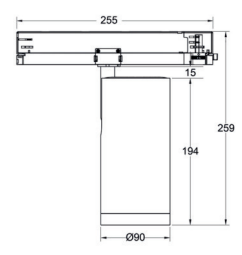

Driver Built into Track Adaptor

(DALI model shown, sizes vary slightly depending on model)

45mm 8W

55mm 12W

75mm 20W

90mm 30W

Dimensions above are a guide only, exact style provided will depend on the exact model chosen, contact us for more details

intelligent light

www.ilumen.com.au

Details subject to change V1.2

Part number configurator

IL-TLST10-XXXX-XX-XX-1555-X-XX

iLumen

Track Light
Spot
T10 Series

Size
4508 (45mm 8W)
5512 (55mm 12W)
7520 (75mm 20W)
9030 (90mm 30W)