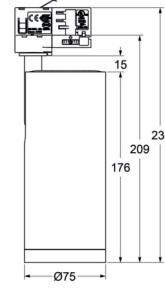

iLumen Track Light T10 Series

General Specs

Power (W)	12W(55mm), 20W(75mm)& 30W(90mm)
Lumen Output	550lm(55mm), 2000lm(75mm)& 2500lm(90mm) @4000k
CCT (K)	2700, 3000k, 4000k & TW 2700-6500K
Beam Angle	Adjustable 15-55 degree
CRI/RA	>90 (97 on request)
SDCM	<2
Led Life	L90B10>50,000 hrs Ts = 105 °C (LM-80/TM-21)
Protection	IP20
Track Type	Powergear as standard, others adaptors available on request
Driver Option	Drivers will either be integrated into the fitting or will be part of the track adapter depending on exact model chosen. Options include On/Off, DALI2, DALI+, Casambi, phase dimmed or manual dimming on-board

CASAMBI

Dimensions

Driver Built in

(available for DALI fixed CCT, Triac and on-board dimming only)

45mm 8W

55mm 12W

75mm 20W

90mm 30W

Driver Built into Track Adaptor

(DALI model shown, sizes vary slightly depending on model)

45mm 8W

55mm 12W

75mm 20W

90mm 30W

Dimensions above are a guide only, exact style provided will depend on the exact model chosen, contact us for more details

intelligent light

www.ilumen.com.au

Details subject to change V1.2

Part number configurator

IL-TLST10-XXXX-XX-XX-1555-X-XX

iLumen

Track Light
Spot
T10 Series

Size
4508 (45mm 8W)
5512 (55mm 12W)
7520 (75mm 20W)
9030 (90mm 30W)