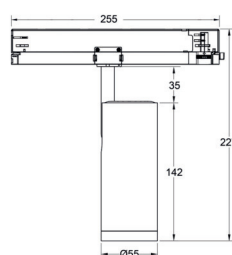

iLumen Track Light T10 Series

General Specs

Power (W)	12W(55mm), 20W(75mm)& 30W(90mm)
Lumen Output	550lm(55mm), 2000lm(75mm)& 2500lm(90mm) @4000k
CCT (K)	2700, 3000k, 4000k & TW 2700-6500K
Beam Angle	Adjustable 15-55 degree
CRI/RA	>90 (97 on request)
SDCM	<2
Led Life	L90B10>50,000 hrs Ts = 105 °C (LM-80/TM-21)
Protection	IP20
Track Type	Powergear as standard, others adaptors available on request
Driver Option	Drivers will either be integrated into the fitting or will be part of the track adapter depending on exact model chosen. Options include On/Off, DALI2, DALI+, Casambi, phase dimmed or manual dimming on-board

CASAMBI

Dimensions

Driver Built in

(available for DALI fixed CCT, Triac and on-board dimming only)

45mm 8W

55mm 12W

75mm 20W

90mm 30W

Driver Built into Track Adaptor

(DALI model shown, sizes vary slightly depending on model)

45mm 8W

55mm 12W

75mm 20W

90mm 30W

Dimensions above are a guide only, exact style provided will depend on the exact model chosen, contact us for more details

intelligent light

www.ilumen.com.au

Details subject to change V1.2

Part number configurator

IL-TLST10-XXXX-XX-XX-1555-X-XX

iLumen

Track Light
Spot
T10 Series

Size
4508 (45mm 8W)
5512 (55mm 12W)
7520 (75mm 20W)
9030 (90mm 30W)