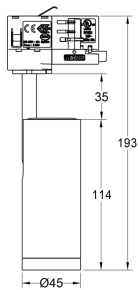

Dimensions

Driver Built in

(available for DALI fixed CCT, Triac and on-board dimming only)

45mm 8W