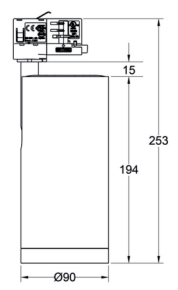

iLumen Track Light T10 Series

General Specs

Power (W)	12W(55mm), 20W(75mm)& 30W(90mm)
Lumen Output	550lm(55mm), 2000lm(75mm)& 2500lm(90mm) @4000k
CCT (K)	2700, 3000k, 4000k & TW 2700-6500K
Beam Angle	Adjustable 15-55 degree
CRI/RA	>90 (97 on request)
SDCM	<2
Led Life	L90B10>50,000 hrs Ts = 105 °C (LM-80/TM-21)
Protection	IP20
Track Type	Powergear as standard, others adaptors available on request
Driver Option	Drivers will either be integrated into the fitting or will be part of the track adapter depending on exact model chosen. Options include On/Off, DALI2, DALI+, Casambi, phase dimmed or manual dimming on-board

CASAMBI

Dimensions

Driver Built in

(available for DALI fixed CCT, Triac and on-board dimming only)

45mm 8W

55mm 12W

75mm 20W

90mm 30W

Driver Built into Track Adaptor

(DALI model shown, sizes vary slightly depending on model)

45mm 8W

55mm 12W

75mm 20W

90mm 30W

Dimensions above are a guide only, exact style provided will depend on the exact model chosen, contact us for more details

intelligent light

www.ilumen.com.au

Details subject to change V1.2

Part number configurator

IL-TLST10-XXXX-XX-XX-1555-X-XX

iLumen

Track Light
Spot
T10 Series

Size
4508 (45mm 8W)
5512 (55mm 12W)
7520 (75mm 20W)
9030 (90mm 30W)