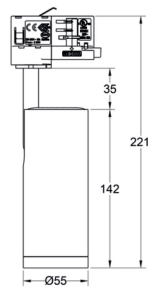

iLumen Track Light T10 Series

General Specs

Power (W)	12W(55mm), 20W(75mm)& 30W(90mm)
Lumen Output	550lm(55mm), 2000lm(75mm)& 2500lm(90mm) @4000k
CCT (K)	2700, 3000k, 4000k & TW 2700-6500K
Beam Angle	Adjustable 15-55 degree
CRI/RA	>90 (97 on request)
SDCM	<2
Led Life	L90B10>50,000 hrs Ts = 105 °C (LM-80/TM-21)
Protection	IP20
Track Type	Powergear as standard, others adaptors available on request
Driver Option	Drivers will either be integrated into the fitting or will be part of the track adapter depending on exact model chosen. Options include On/Off, DALI2, DALI+, Casambi, phase dimmed or manual dimming on-board

CASAMBI

Dimensions

Driver Built in

(available for DALI fixed CCT, Triac and on-board dimming only)

45mm 8W

55mm 12W

75mm 20W

90mm 30W

Driver Built into Track Adaptor

(DALI model shown, sizes vary slightly depending on model)

45mm 8W

55mm 12W

75mm 20W

90mm 30W

Dimensions above are a guide only, exact style provided will depend on the exact model chosen, contact us for more details

intelligent light

www.ilumen.com.au

Details subject to change V1.2

Part number configurator

IL-TLST10-XXXX-XX-XX-1555-X-XX

iLumen

Track Light
Spot
T10 Series

Size
4508 (45mm 8W)
5512 (55mm 12W)
7520 (75mm 20W)
9030 (90mm 30W)