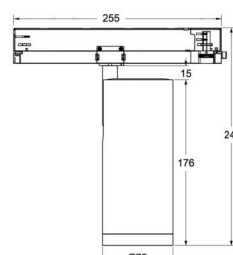

Driver Built into Track Adaptor

(DALI model shown, sizes vary slightly depending on model)

45mm 8W

55mm 12W

75mm 20W

90mm 30W

Dimensions above are a guide only, exact style provided will depend on the exact model chosen, contact us for more details

intelligent light

www.ilumen.com.au

Details subject to change V1.2

Part number configurator

IL-TLST10-XXXX-XX-XX-1555-X-XX

iLumen

Track Light
Spot
T10 Series

Size
4508 (45mm 8W)
5512 (55mm 12W)
7520 (75mm 20W)
9030 (90mm 30W)