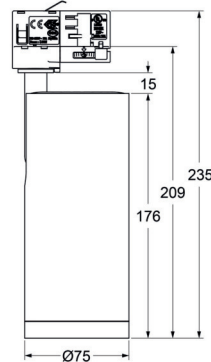

iLumen Track Light T10 Series

General Specs

Power (W)	12W(55mm), 20W(75mm)& 30W(90mm)
Lumen Output	550lm(55mm), 2000lm(75mm)& 2500lm(90mm) @4000k
CCT (K)	2700, 3000k, 4000k & TW 2700-6500K
Beam Angle	Adjustable 15-55 degree
CRI/RA	>90 (97 on request)
SDCM	<2
Led Life	L90B10 >50,000 hrs Ts = 105 °C (LM-80/TM-21)
Protection	IP20
Track Type	Powergear as standard, others adaptors available on request
Driver Option	Drivers will either be integrated into the fitting or will be part of the track adapter depending on exact model chosen. Options include On/Off, DALI2, DALI+, Casambi, phase dimmed or manual dimming on-board

Dimensions

Driver Built in

(available for DALI fixed CCT, Triac and on-board dimming only)

75mm 20W

Driver Built into Track Adaptor

(DALI model shown, sizes vary slightly depending on model)

Dimensions above are a guide only, exact style provided will depend on the exact model chosen, contact us for more details

intelligent light

www.ilumen.com.au

Details subject to change V1.1