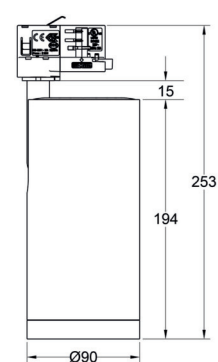

iLumen Track Light T10 Series

General Specs

Power (W)	12W(55mm), 20W(75mm)& 30W(90mm)
Lumen Output	550lm(55mm), 2000lm(75mm)& 2500lm(90mm) @4000k
CCT (K)	2700, 3000k, 4000k & TW 2700-6500K
Beam Angle	Adjustable 15-55 degree
CRI/RA	>90 (97 on request)
SDCM	<2
Led Life	L90B10 >50,000 hrs Ts = 105 °C (LM-80/TM-21)
Protection	IP20
Track Type	Powergear as standard, others adaptors available on request
Driver Option	Drivers will either be integrated into the fitting or will be part of the track adapter depending on exact model chosen. Options include On/Off, DALI2, DALI+, Casambi, phase dimmed or manual dimming on-board

Dimensions

Driver Built in

(available for DALI fixed CCT, Triac and on-board dimming only)

90mm 30W

Driver Built into Track Adaptor

(DALI model shown, sizes vary slightly depending on model)

Dimensions above are a guide only, exact style provided will depend on the exact model chosen, contact us for more details

intelligent light

www.ilumen.com.au

Details subject to change V1.1