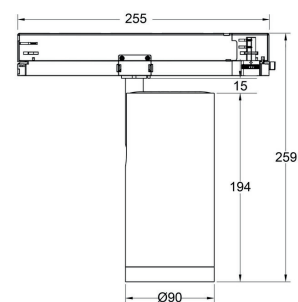

## Dimensions

### Driver Built into Track Adaptor

(DALI model shown, sizes vary slightly depending on model)

55mm 12W

75mm 20W

90mm 30W

Dimensions above are a guide only, exact style provided will depend on the exact model chosen, contact us for more details

*intelligent light*

[www.ilumen.com.au](http://www.ilumen.com.au)

Details subject to change V1.1

Part number configurator

**IL-TLST10-XXXX-XX-90-1555-x-xx**

iLumen

**Track Light Spot T10 Series**

**Size**  
5512 (55mm 12W)  
7520 (75mm 20W)  
9030 (90mm 30W)