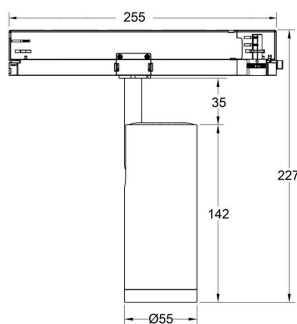

## Dimensions

### Driver Built into Track Adaptor

(DALI model shown, sizes vary slightly depending on model)

55mm 12W

75mm 20W

90mm 30W

Dimensions above are a guide only, exact style provided will depend on the exact model chosen, contact us for more details

*intelligent light*

[www.ilumen.com.au](http://www.ilumen.com.au)

Details subject to change V1.1

Part number configurator

**IL-TLST10-XXXX-XX-90-1555-x-xx**

iLumen

**Track Light Spot T10 Series**

**Size**  
5512 (55mm 12W)  
7520 (75mm 20W)  
9030 (90mm 30W)