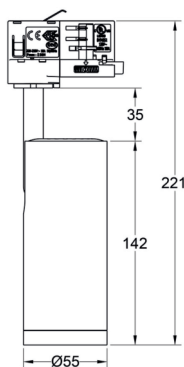

iLumen Track Light T10 Series

General Specs

Power (W)	12W(55mm), 20W(75mm)& 30W(90mm)
Lumen Output	550lm(55mm), 2000lm(75mm)& 2500lm(90mm) @4000k
CCT (K)	2700, 3000k, 4000k & TW 2700-6500K
Beam Angle	Adjustable 15-55 degree
CRI/RA	>90 (97 on request)
SDCM	<2
Led Life	L90B10 >50,000 hrs Ts = 105 °C (LM-80/TM-21)
Protection	IP20
Track Type	Powergear as standard, others adaptors available on request
Driver Option	Drivers will either be integrated into the fitting or will be part of the track adapter depending on exact model chosen. Options include On/Off, DALI2, DALI+, Casambi, phase dimmed or manual dimming on-board

Dimensions

Driver Built in

(available for DALI fixed CCT, Triac and on-board dimming only)

55mm 12W