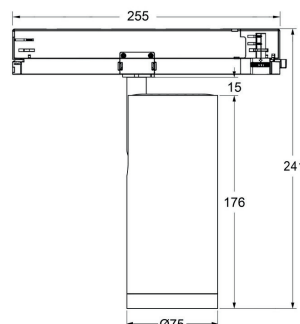

## Dimensions

### Driver Built into Track Adaptor

(DALI model shown, sizes vary slightly depending on model)

55mm 12W

75mm 20W

90mm 30W

Dimensions above are a guide only, exact style provided will depend on the exact model chosen, contact us for more details

*intelligent light*

[www.ilumen.com.au](http://www.ilumen.com.au)

Details subject to change V1.1

Part number configurator

**IL-TLST10-XXXX-XX-90-1555-x-xx**

iLumen

**Track Light Spot T10 Series**

**Size**  
5512 (55mm 12W)  
7520 (75mm 20W)  
9030 (90mm 30W)