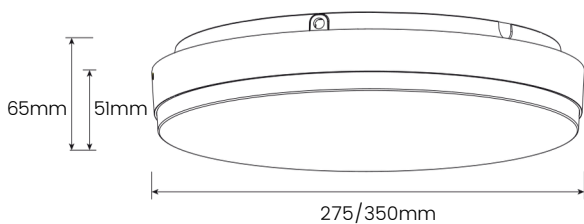

Frameless
Design

CRI90+

Uniform
Illumination

DALI2, DALI+,
Casambi options

Selectable
CCT Option

Round or Square
Design

50,000hr
Lifetime

Optional Built in
Sensor

General Specs

Power (W)	12, 18 & 25W for size A, 25W or 30W for size B
Lumen Output	>120 lumens per watt at 4000k
CCT (K)	TRI CCT selectable 3000k, 4000k & 5700k
Beam Angle	120
CRI/RA	>90
SDCM	<3
UGR	N/A
Led Life	>50,000 hrs
Protection	IP54 IK08
Driver Option	Built in On/Off, DALI2, DALI+, Casambi, phase dimmed & DALI emergency option

Dimensions

Part number configurator

IL-OL87-X-XXX XX 90-X-XX

iLumen

Oyster Light 87 Series

Size
A (275)
B (350)
C (275x275)
D (350x350)

Power
12W
18W
25W
30W

CCT
3k (3000k)
4k (4000k)
57k (5700k)
TRI (selectable)