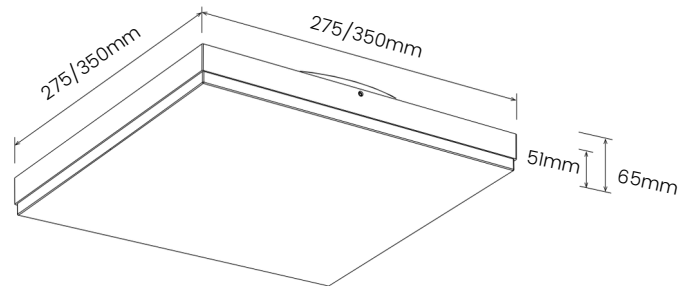

General Specs

Power (W)	12, 18 & 25W for size A, 25W or 30W for size B
Lumen Output	>120 lumens per watt at 4000k
CCT (K)	TRI CCT selectable 3000k, 4000k & 5700k
Beam Angle	120
CRI/RA	>90
SDCM	<3
UGR	N/A
Led Life	>50,000 hrs
Protection	IP54 IK08
Driver Option	Built in On/Off, DALI2, DALI+, Casambi, phase dimmed & DALI emergency option

Dimensions

Part number configurator

IL-OL87-X-XXX XX 90-X-XX

iLumen

Oyster Light 87 Series

Size
A (275)
B (350)
C (275x275)
D (350x350)

Power
12W
18W
25W
30W

CCT
3k (3000k)
4k (4000k)
57k (5700k)
TRI (selectable)