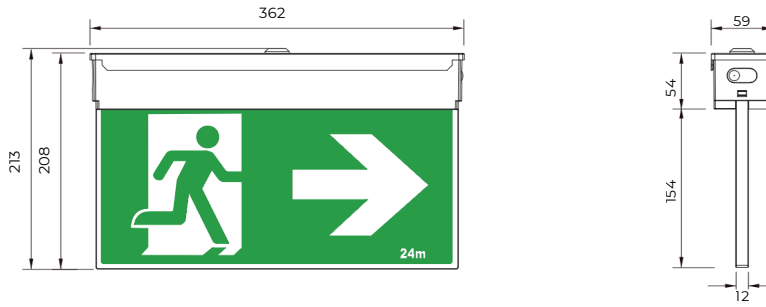

Dimensions

Example of use

Controller with only emergency fittings

Controller with general lighting, lighting control & emergency lighting as one system

Ordering Information

Part Number

Description

EM-ED224SW-BLWP