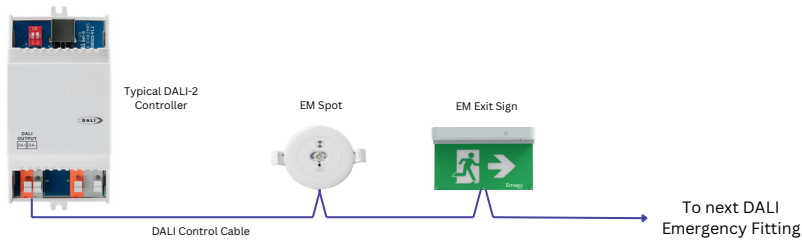

EMEGY
DALI Emergency Lighting

Blade IP65

Finally an IP65 sign that looks good!

The EMEGY IP65 Blade is an aesthetically pleasing design that will look good in any indoor or outdoor location. Several optional mounting accessories are available to suit your application

Technical Specifications

Function

Luminaire Type: Self contained
Operation Mode: Maintained
Test Facility: DALI

Input

Power Supply: 220-240VAC 50HZ
Power: 3.W max
Surge Protection: 500V

Output

Emergency Power: 3W
Viewing Distance: 24mtr

Body

Mounting: Surface Mount
Class: Class - II
IP Rating: IP65
IK Rating: IK10 (main housing)
Operating Temp: 0 - 45 °C
Material: PC Housing

Classification

CO = D1.6 C90 = D3.2

** Optional 10 year onsite warranty available with ongoing service agreement

Dimensions

Example of use

Controller with only emergency fittings

Controller with general lighting, lighting control & emergency lighting as one system

Ordering Information

Part Number

Description

EM-ED224SW-BLWP