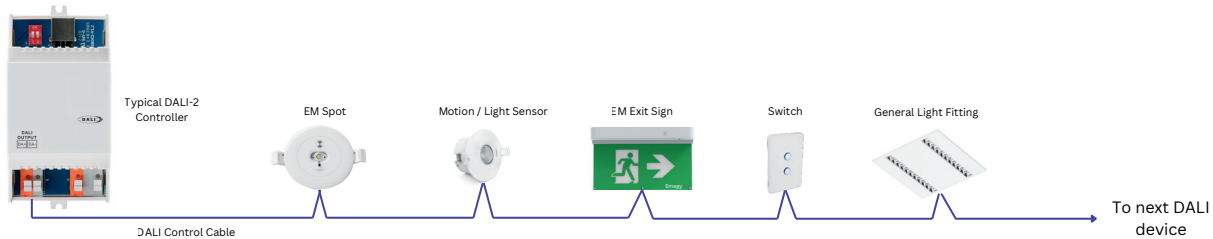

EMEGY
DALI Emergency Lighting

Blade IP65

Finally an IP65 sign that looks good!

The EMEGY IP65 Blade is an aesthetically pleasing design that will look good in any indoor or outdoor location. Several optional mounting accessories are available to suit your application

Technical Specifications

Function

Luminaire Type: Self contained
Operation Mode: Maintained
Test Facility: DALI

Input

Power Supply: 220-240VAC 50HZ
Power: 3.W max
Surge Protection: 500V

Output

Emergency Power: 3W
Viewing Distance: 24mtr

Dimensions

Example of use

Controller with only emergency fittings

Controller with general lighting, lighting control & emergency lighting as one system

Ordering Information

Part Number

Description

EM-ED224SW-BLWP

IP65 Blade DALI-2 Surface Mount White

EM-ED224SB-BLWP

IP65 Blade DALI-2 Surface Mount Black

Accessories

**Blade Exit Sign
Side Wall Mount Bracket Kit**
White: **EM-BL65SWB-W**
Black: **EM-BL65SWB-B**

Flat Wall Mount Bracket Kit
White: **EM-BL65FWB-W**
Black: **EM-BL65FWB-B**