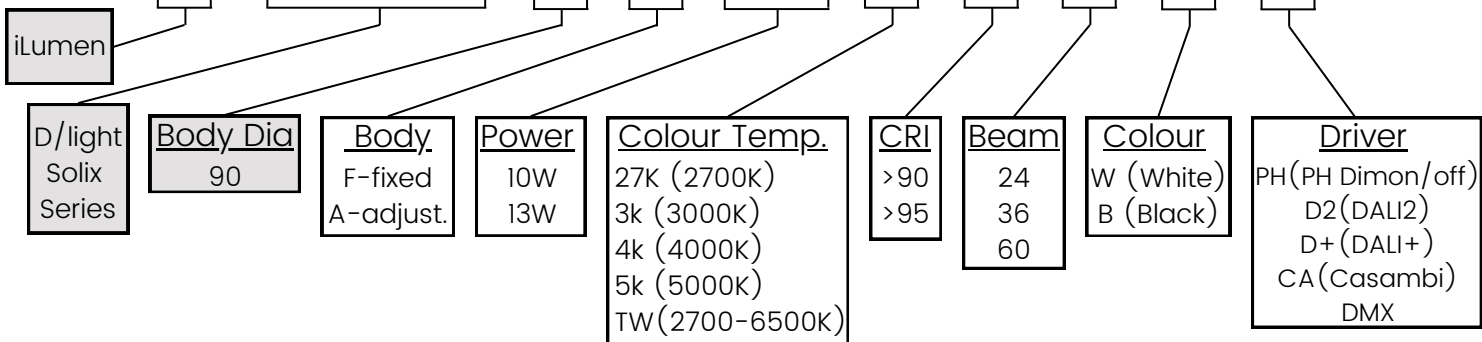

Fixed or adjustable head

90mm Full Aluminium Body

Spring clips for simple install

DALI2, DALI+, Casambi options

CRI 90+ 95 options

Slim line Bezel

Deep design provides low UGR

Tuneable White or fixed CCT

## General Specs

Power (W)	10, 13	
CCT (K)	2700, 3000, 4000, 5000, Tuneable 2700-6500	
Beam Angle	24, 36, 60	
CRI/RA	>90, <95	Power: 10,13
SDCM	<3 (other options available on request)	Lumens: 1110
UGR	11-18 (varies by model, see examples below)	UGR: <13
Led Life	>55,000 hrs (other options available on request)	
Protection	IP44 (Front) IK08	
Driver Option	on/off, DALI2, DALI+, Casambi, DMX or phase dimmed	

Part number configurator

**IL-DLSOL 90 X-XXX XX XX XX-X-XX**

**Example: IL-DLSOL90F-10W27K9560-W-D2**

iLumen Downlight, Solix Series, 90mm fixed body, 10watt, 2700K CRI95, 60 degree beam angle, white, DALI2 Driver