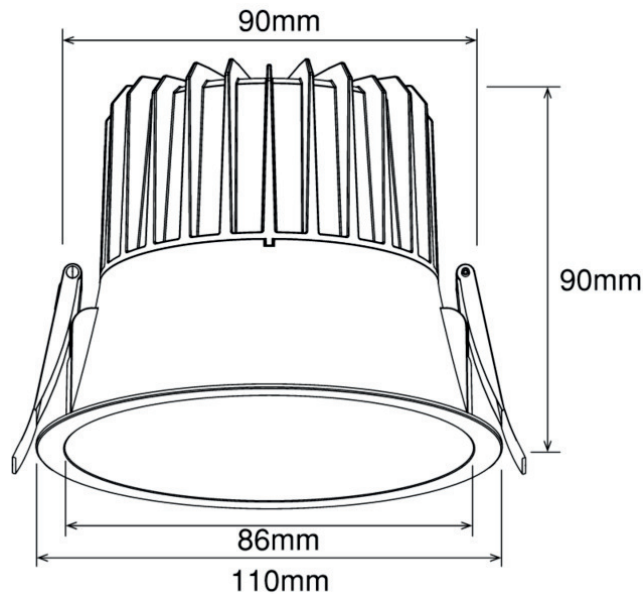

Fixed or adjustable head

90mm Full Aluminium Body

Spring clips for simple install

DALI2, DALI+, Casambi options

CRI 90+ 95 options

Slim line Bezel

Deep design provides low UGR

Tuneable White or fixed CCT

## General Specs

Power (W)	10, 13	
CCT (K)	2700, 3000, 4000, 5000, Tuneable 2700-6500	
Beam Angle	24, 36, 60	
CRI/RA	>90, <95	Power: 10,13
SDCM	<3 (other options available on request)	Lumens: 1110
UGR	11-18 (varies by model, see examples below)	UGR: <13
Led Life	>55,000 hrs (other options available on request)	
Protection	IP44 (Front) IK08	
Driver Option	on/off, DALI2, DALI+, Casambi, DMX or phase dimmed	

Part number configurator

**IL-DLSOL 90 X-XXX XX XX XX-X-XX**

**Example: IL-DLSOL90F-10W27K9560-W-D2**

iLumen Downlight, Solix Series, 90mm fixed body, 10watt, 2700K CRI95, 60 degree beam angle, white, DALI2 Driver