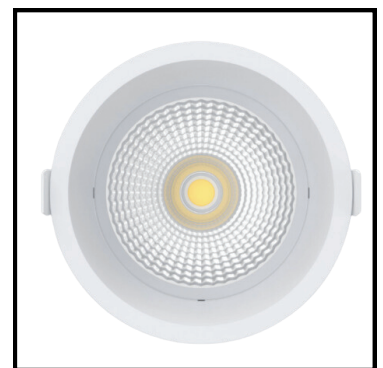

## /// Solix 90 Series

The Solix Downlight Series offers intelligent lighting solutions with exceptional performance and superior light output. Engineered for maximum efficiency, these downlights deliver outstanding color rendering (CRI) for true-to-life colors in any space. With advanced technology for precise control and long-lasting durability, they provide consistent, high-quality illumination that enhances both functionality and ambiance. Ideal for residential and commercial applications, the Solix Downlight Series brings clarity and brilliance to every room.

Fixed or adjustable head

90mm Full Aluminium Body

Spring clips for simple install

DALI2, DALI+, Casambi options

CRI 90+ 95 options

Slim line Bezel

Deep design provides low UGR

Tuneable White or fixed CCT

## General Specs

Power (W)	10, 13	
CCT (K)	2700, 3000, 4000, 5000, Tuneable 2700-6500	
Beam Angle	24, 36, 60	
CRI/RA	>90, <95	Power: 10,13
SDCM	<3 (other options available on request)	Lumens: 1110
UGR	11-18 (varies by model, see examples below)	UGR: <13
Led Life	>55,000 hrs (other options available on request)	
Protection	IP44 (Front) IK08	
Driver Option	on/off, DALI2, DALI+, Casambi, DMX or phase dimmed	

Part number configurator

**IL-DLSOL 90 X-XXX XX XX XX-X-XX**

**Example: IL-DLSOL90F-10W27K9560-W-D2**

iLumen Downlight, Solix Series, 90mm fixed body, 10watt, 2700K CRI95, 60 degree beam angle, white, DALI2 Driver