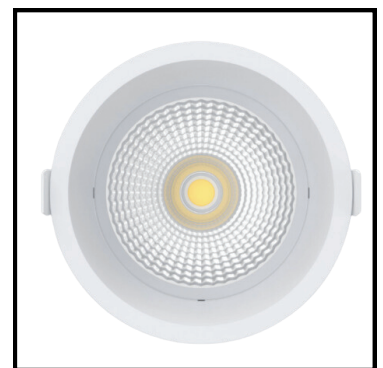

iLumen

/// Solix 200 Series

The Solix Downlight Series offers intelligent lighting solutions with exceptional performance and superior light output. Engineered for maximum efficiency, these downlights deliver outstanding color rendering (CRI) for true-to-life colors in any space. With advanced technology for precise control and long-lasting durability, they provide consistent, high-quality illumination that enhances both functionality and ambiance. Ideal for residential and commercial applications, the Solix Downlight Series brings clarity and brilliance to every room.

Fixed or adjustable head

200mm Full Aluminium Body

Spring clips for simple install

DALI2, DALI+, Casambi options

CRI 90+ 95 options

Slim line Bezel

Deep design provides low UGR

Tuneable White or fixed CCT

iLumen Solix 200 Series

General Specs

Power (W)	18, 25, 35, 40	
CCT (K)	2700, 3000, 4000, 5000, Tuneable 2700-6500	
Beam Angle	24, 36, 60	
CRI/RA	>90, <95	Power: 18/25/35/40 Lumens: 3640/3880
SDCM	<3 (other options available on request)	UGR: <11/<12
UGR	11-18 (varies by model, see examples below)	*200mm available with fixed head only
Led Life	>55,000 hrs (other options available on request)	
Protection	IP44 (Front) IK08	
Driver Option	on/off, DALI2, DALI+, Casambi, DMX or phase dimmed	

Part number configurator

IL-DLSOL 200 X-XXX XX XX XX-X-XX

Example: IL-DLSOL90F-10W27K9560-W-D2

iLumen Downlight, Solix Series, 90mm fixed body, 10watt, 2700K CRI95, 60 degree beam angle, white, DALI2 Driver