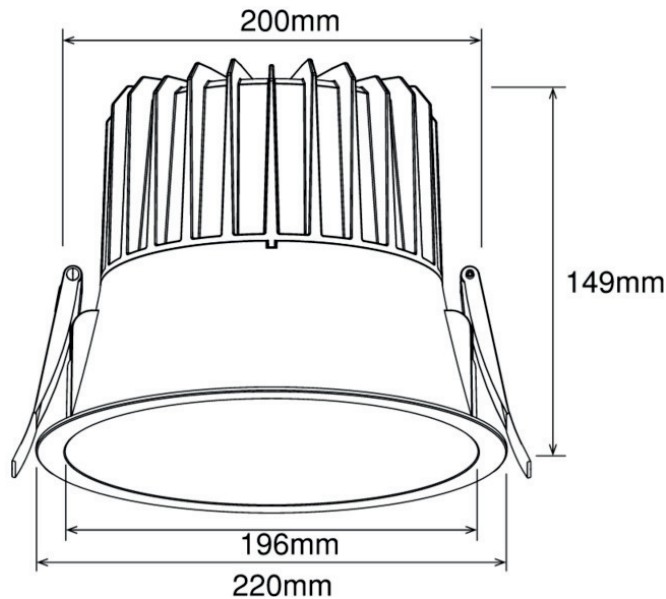

Fixed or adjustable head

200mm Full Aluminium Body

Spring clips for simple install

DALI2, DALI+, Casambi options

CRI 90+ 95 options

Slim line Bezel

Deep design provides low UGR

Tuneable White or fixed CCT

iLumen Solix 200 Series

General Specs

Power (W)	18, 25, 35, 40	
CCT (K)	2700, 3000, 4000, 5000, Tuneable 2700-6500	
Beam Angle	24, 36, 60	
CRI/RA	>90, <95	Power: 18/25/35/40 Lumens: 3640/3880
SDCM	<3 (other options available on request)	UGR: <11/<12
UGR	11-18 (varies by model, see examples below)	*200mm available with fixed head only
Led Life	>55,000 hrs (other options available on request)	
Protection	IP44 (Front) IK08	
Driver Option	on/off, DALI2, DALI+, Casambi, DMX or phase dimmed	

Part number configurator

IL-DLSOL 200 X-XXX XX XX XX-X-XX

Example: IL-DLSOL90F-10W27K9560-W-D2

iLumen Downlight, Solix Series, 90mm fixed body, 10watt, 2700K CRI95, 60 degree beam angle, white, DALI2 Driver