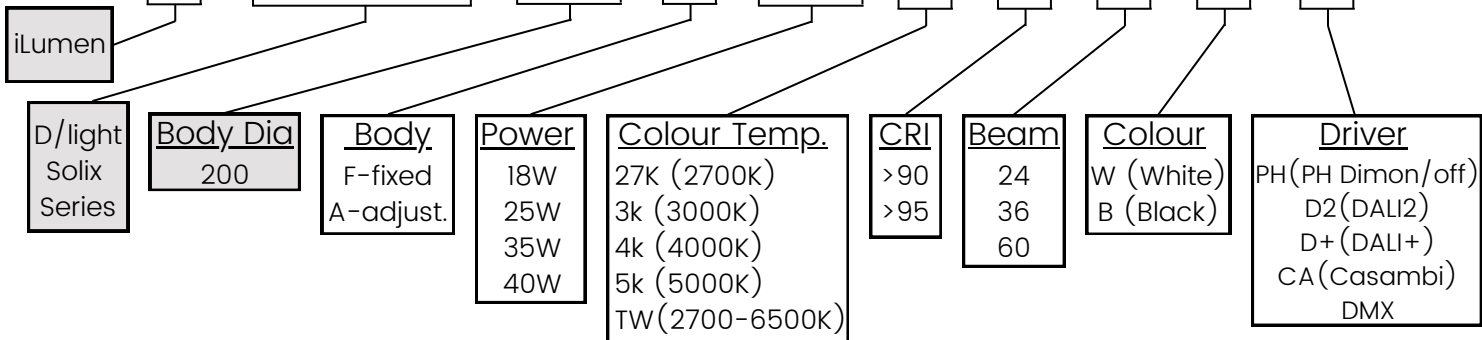

Fixed or adjustable head

200mm Full Aluminium Body

Spring clips for simple install

DALI2, DALI+, Casambi options

CRI 90+ 95 options

Slim line Bezel

Deep design provides low UGR

Tuneable White or fixed CCT

iLumen Solix 200 Series

General Specs

Power (W)	18, 25, 35, 40	
CCT (K)	2700, 3000, 4000, 5000, Tuneable 2700-6500	
Beam Angle	24, 36, 60	
CRI/RA	>90, <95	Power: 18/25/35/40 Lumens: 3640/3880
SDCM	<3 (other options available on request)	UGR: <11/<12
UGR	11-18 (varies by model, see examples below)	*200mm available with fixed head only
Led Life	>55,000 hrs (other options available on request)	
Protection	IP44 (Front) IK08	
Driver Option	on/off, DALI2, DALI+, Casambi, DMX or phase dimmed	

Part number configurator

IL-DLSOL 200 X-XXX XX XX XX-X-XX

Example: IL-DLSOL90F-10W27K9560-W-D2

iLumen Downlight, Solix Series, 90mm fixed body, 10watt, 2700K CRI95, 60 degree beam angle, white, DALI2 Driver