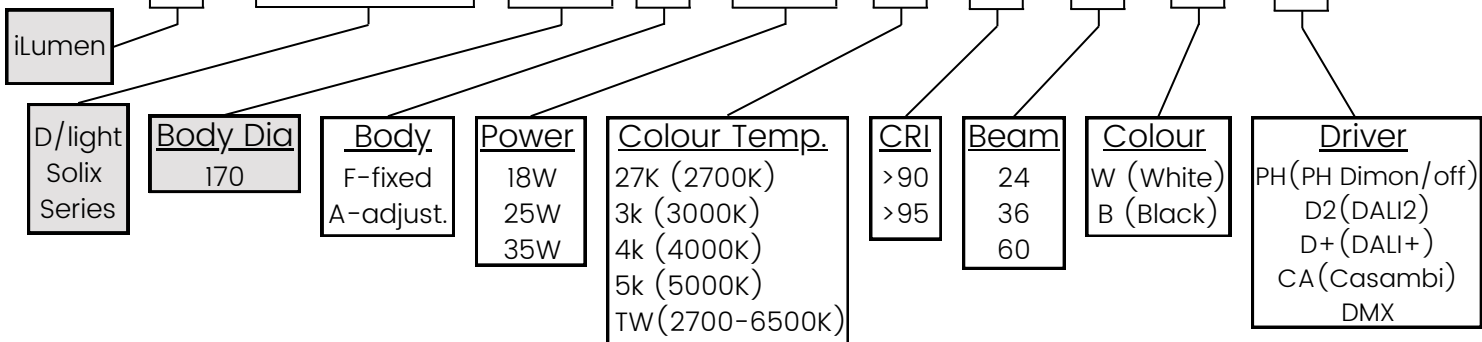

Fixed or adjustable head

170mm Full Aluminium Body

Spring clips for simple install

DALI2, DALI+, Casambi options

CRI 90+ 95 options

Slim line Bezel

Deep design provides low UGR

Tuneable White or fixed CCT

iLumen Solix 170 Series

General Specs

Power (W)	18, 25, 35	
CCT (K)	2700, 3000, 4000, 5000, Tuneable 2700-6500	
Beam Angle	24, 36, 60	
CRI/RA	>90, <95	Power: 18/25/35 Lumens: 1950/2770
SDCM	<3 (other options available on request)	UGR: <11/ <12
UGR	11-18 (varies by model, see examples below)	
Led Life	>55,000 hrs (other options available on request)	
Protection	IP44 (Front) IK08	
Driver Option	on/off, DALI2, DALI+, Casambi, DMX or phase dimmed	

Part number configurator

IL-DLSOL 170 X-XXX XX XX XX-X-XX

Example: IL-DLSOL90F-10W27K9560-W-D2

iLumen Downlight, Solix Series, 90mm fixed body, 10watt, 2700K CRI95, 60 degree beam angle, white, DALI2 Driver