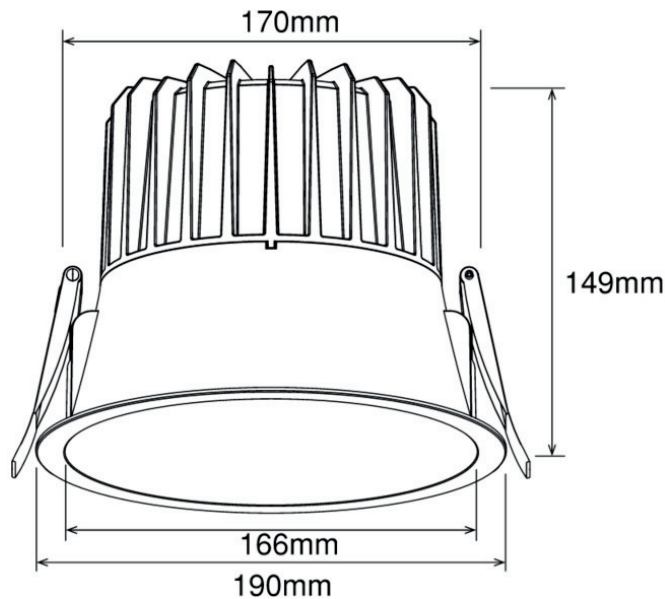

Fixed or adjustable head

170mm Full Aluminium Body

Spring clips for simple install

DALI2, DALI+, Casambi options

CRI 90+ 95 options

Slim line Bezel

Deep design provides low UGR

Tuneable White or fixed CCT

iLumen Solix 170 Series

General Specs

Power (W)	18, 25, 35	
CCT (K)	2700, 3000, 4000, 5000, Tuneable 2700-6500	
Beam Angle	24, 36, 60	
CRI/RA	>90, <95	Power: 18/25/35 Lumens: 1950/2770
SDCM	<3 (other options available on request)	UGR: <11/ <12
UGR	11-18 (varies by model, see examples below)	
Led Life	>55,000 hrs (other options available on request)	
Protection	IP44 (Front) IK08	
Driver Option	on/off, DALI2, DALI+, Casambi, DMX or phase dimmed	

Part number configurator

IL-DLSOL 170 X-XXX XX XX XX-X-XX

Example: IL-DLSOL90F-10W27K9560-W-D2

iLumen Downlight, Solix Series, 90mm fixed body, 10watt, 2700K CRI95, 60 degree beam angle, white, DALI2 Driver