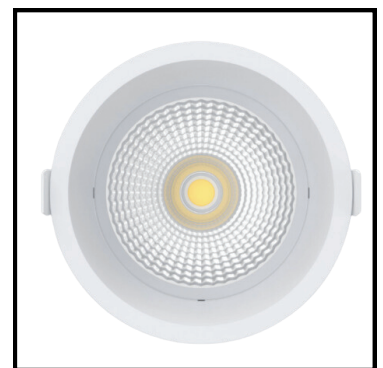

iLumen

/// Solix 170 Series

The Solix Downlight Series offers intelligent lighting solutions with exceptional performance and superior light output. Engineered for maximum efficiency, these downlights deliver outstanding color rendering (CRI) for true-to-life colors in any space. With advanced technology for precise control and long-lasting durability, they provide consistent, high-quality illumination that enhances both functionality and ambiance. Ideal for residential and commercial applications, the Solix Downlight Series brings clarity and brilliance to every room.

Fixed or adjustable head

170mm Full Aluminium Body

Spring clips for simple install

DALI2, DALI+, Casambi options

CRI 90+ 95 options

Slim line Bezel

Deep design provides low UGR

Tuneable White or fixed CCT

iLumen Solix 170 Series

General Specs

Power (W)	18, 25, 35	
CCT (K)	2700, 3000, 4000, 5000, Tuneable 2700-6500	
Beam Angle	24, 36, 60	
CRI/RA	>90, <95	Power: 18/25/35 Lumens: 1950/2770
SDCM	<3 (other options available on request)	UGR: <11/ <12
UGR	11-18 (varies by model, see examples below)	
Led Life	>55,000 hrs (other options available on request)	
Protection	IP44 (Front) IK08	
Driver Option	on/off, DALI2, DALI+, Casambi, DMX or phase dimmed	

Part number configurator

IL-DLSOL 170 X-XXX XX XX XX-X-XX

Example: IL-DLSOL90F-10W27K9560-W-D2

iLumen Downlight, Solix Series, 90mm fixed body, 10watt, 2700K CRI95, 60 degree beam angle, white, DALI2 Driver