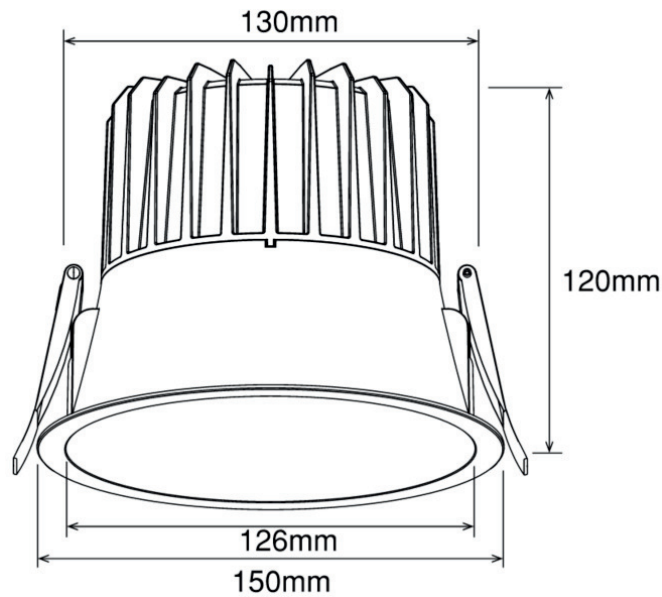

Fixed or adjustable head

130mm Full Aluminium Body

Spring clips for simple install

Deep design provides low UGR

DALI2, DALI+, Casambi options

CRI 90+ 95 options

Slim line Bezel

Tuneable White or fixed CCT

iLumen Solix 130 Series

General Specs

Power (W)	13, 18	
CCT (K)	2700, 3000, 4000, 5000, Tuneable 2700-6500	
Beam Angle	24, 36, 60	
CRI/RA	>90, <95	
SDCM	<3 (other options available on request)	Power: 13, 18 Lumens: 1400
UGR	11-18 (varies by model, see examples below)	UGR: <14
Led Life	>55,000 hrs (other options available on request)	
Protection	IP44 (Front) IK08	
Driver Option	on/off, DALI2, DALI+, Casambi, DMX or phase dimmed	

Part number configurator

IL-DLSOL 130 X-XXX XX XX XX-X-XX

Example: IL-DLSOL90F-10W27K9560-W-D2

iLumen Downlight, Solix Series, 90mm fixed body, 10watt, 2700K CRI95, 60 degree beam angle, white, DALI2 Driver