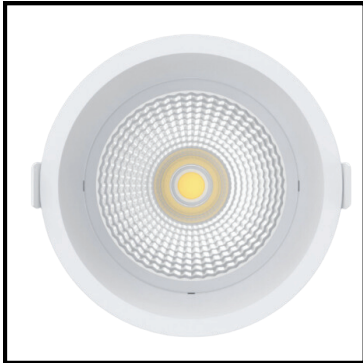

/// Solix 130 Series

The Solix Downlight Series offers intelligent lighting solutions with exceptional performance and superior light output. Engineered for maximum efficiency, these downlights deliver outstanding color rendering (CRI) for true-to-life colors in any space. With advanced technology for precise control and long-lasting durability, they provide consistent, high-quality illumination that enhances both functionality and ambiance. Ideal for residential and commercial applications, the Solix Downlight Series brings clarity and brilliance to every room.

Fixed or adjustable head

130mm Full Aluminium Body

Spring clips for simple install

Deep design provides low UGR

DALI2, DALI+, Casambi options

CRI 90+ 95 options

Slim line Bezel

Tuneable White or fixed CCT

iLumen Solix 130 Series

General Specs

Power (W)	13, 18	
CCT (K)	2700, 3000, 4000, 5000, Tuneable 2700-6500	
Beam Angle	24, 36, 60	
CRI/RA	>90, <95	
SDCM	<3 (other options available on request)	Power: 13, 18 Lumens: 1400
UGR	11-18 (varies by model, see examples below)	UGR: <14
Led Life	>55,000 hrs (other options available on request)	
Protection	IP44 (Front) IK08	
Driver Option	on/off, DALI2, DALI+, Casambi, DMX or phase dimmed	

Part number configurator

IL-DLSOL 130 X-XXX XX XX XX-X-XX

Example: IL-DLSOL90F-10W27K9560-W-D2

iLumen Downlight, Solix Series, 90mm fixed body, 10watt, 2700K CRI95, 60 degree beam angle, white, DALI2 Driver