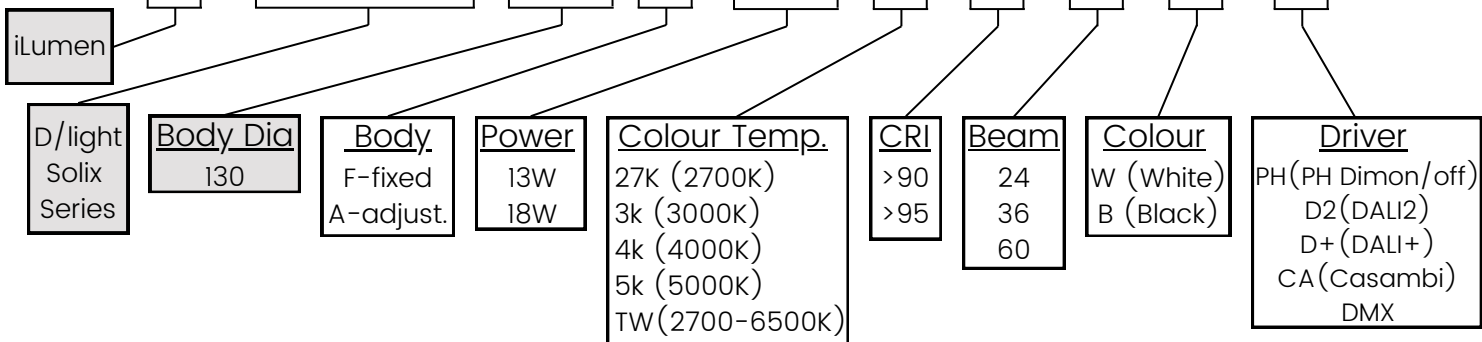

Fixed or adjustable head

130mm Full Aluminium Body

Spring clips for simple install

Deep design provides low UGR

DALI2, DALI+, Casambi options

CRI 90+ 95 options

Slim line Bezel

Tuneable White or fixed CCT

iLumen Solix 130 Series

General Specs

Power (W)	13, 18	
CCT (K)	2700, 3000, 4000, 5000, Tuneable 2700-6500	
Beam Angle	24, 36, 60	
CRI/RA	>90, <95	
SDCM	<3 (other options available on request)	Power: 13, 18 Lumens: 1400
UGR	11-18 (varies by model, see examples below)	UGR: <14
Led Life	>55,000 hrs (other options available on request)	
Protection	IP44 (Front) IK08	
Driver Option	on/off, DALI2, DALI+, Casambi, DMX or phase dimmed	

Part number configurator

IL-DLSOL 130 X-XXX XX XX XX-X-XX

Example: IL-DLSOL90F-10W27K9560-W-D2

iLumen Downlight, Solix Series, 90mm fixed body, 10watt, 2700K CRI95, 60 degree beam angle, white, DALI2 Driver